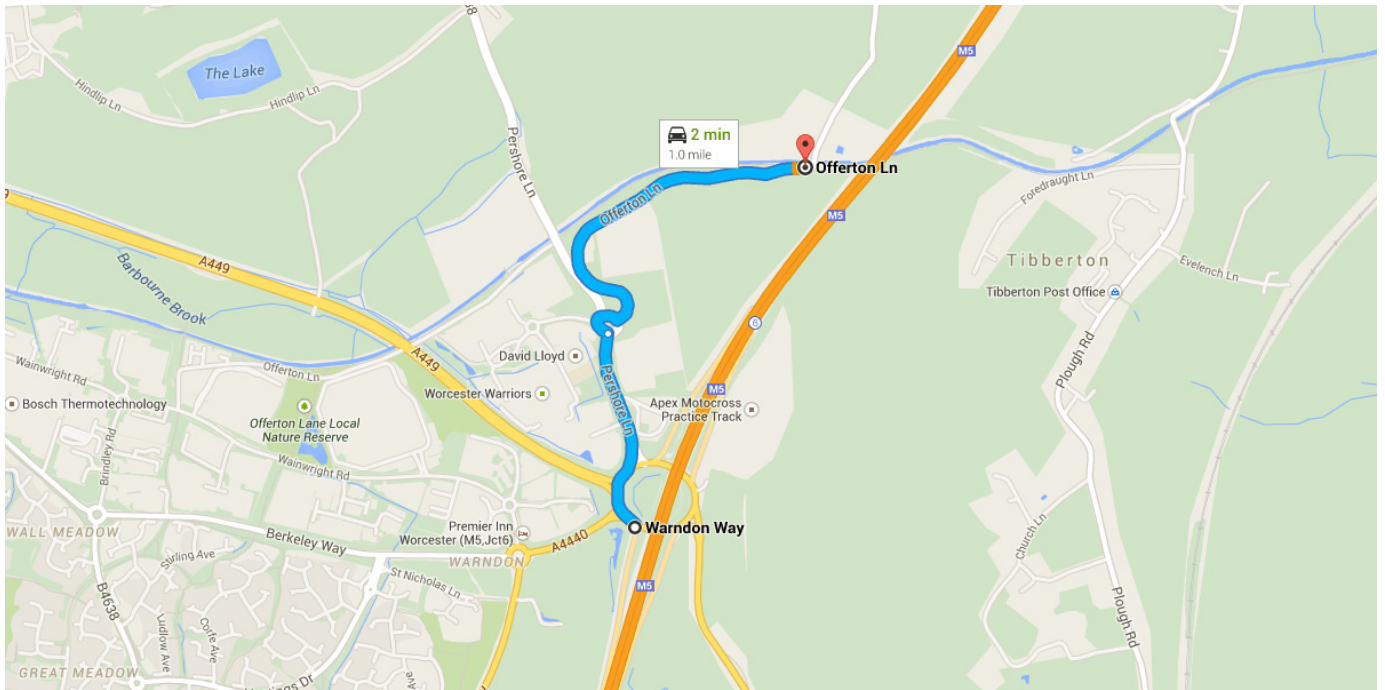

Directions from Warndon Way to Offerton Ln

○ Warndon Way

Worcester WR4 9FP, UK

1. Head north

↑ _____ 30 ft

2. At the roundabout, take the 3rd exit onto Pershore Ln/A4538

📍 _____ 0.3 mi

3. At the roundabout, take the 3rd exit onto Offerton Ln

📍 **i** Destination will be on the left
_____ 0.6 mi

📍 Offerton Ln

Worcester WR3 8SX, UK

These directions are for planning purposes only. You may find that construction projects, traffic, weather, or other events may cause conditions to differ from the map results, and you should plan your route accordingly. You must obey all signs or notices regarding your route.