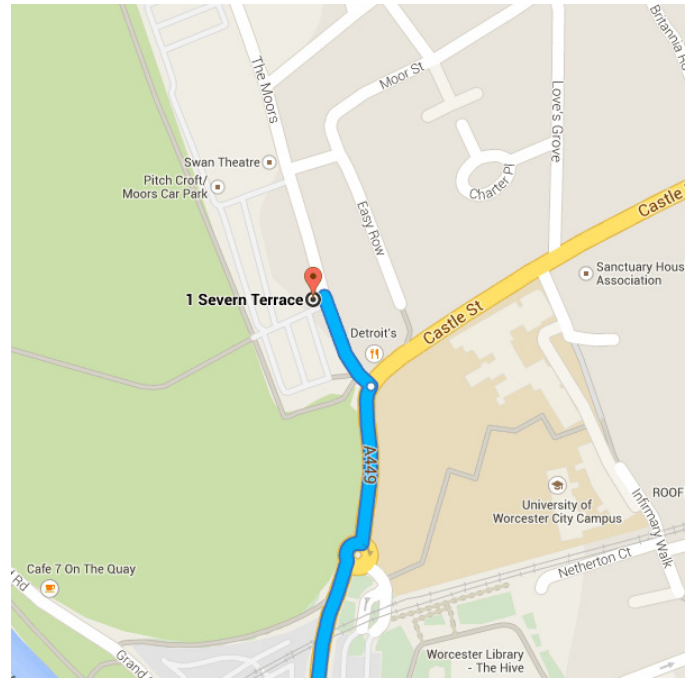

Directions from M5 to 1 Severn Terrace

M5

Worcester WR5, UK

Follow Whittington Rd and A44 to Severn Terrace

3.1 mi / 8 min

1. Head northwest
13 ft
2. Exit the roundabout onto Whittington Rd
0.3 mi
3. At the roundabout, take the 1st exit onto Whittington Rd/A4440
0.4 mi
4. At the roundabout, take the 1st exit onto Whittington Rd/A44
0.4 mi
5. At the roundabout, take the 2nd exit onto London Rd/A44
Continue to follow A44
1.7 mi
6. Slight right onto N Parade/A44
Continue to follow A44
0.1 mi
7. Keep left to continue on Croft Rd/A449
Go through 1 roundabout
0.2 mi

Turn **left** onto **Severn Terrace**

Destination will be on the left

220 ft / 9 s

1 Severn Terrace

Worcester WR1 3EH, UK

These directions are for planning purposes only. You may find that construction projects, traffic, weather, or other events may cause conditions to differ from the map results, and you should plan your route accordingly. You must obey all signs or notices regarding your route.

Map data ©2015 Google