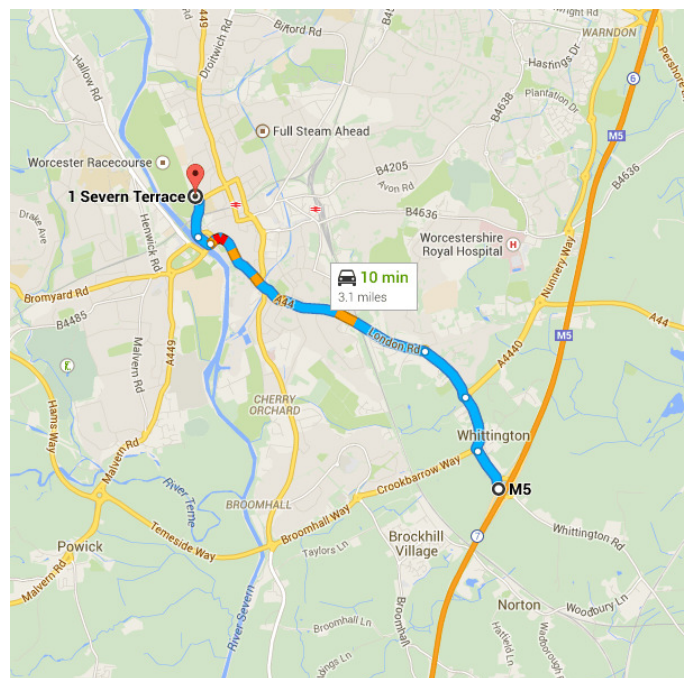

Directions from M5 to 1 Severn Terrace

M5

Worcester WR5, UK

Follow Whittington Rd and A44 to Severn Terrace

3.1 mi / 8 min

1. Head northwest
13 ft
2. Exit the roundabout onto Whittington Rd
0.3 mi
3. At the roundabout, take the 1st exit onto Whittington Rd/A4440
0.4 mi
4. At the roundabout, take the 1st exit onto Whittington Rd/A44
0.4 mi
5. At the roundabout, take the 2nd exit onto London Rd/A44
Continue to follow A44
1.7 mi
6. Slight right onto N Parade/A44
Continue to follow A44
0.1 mi
7. Keep left to continue on Croft Rd/A449
Go through 1 roundabout
0.2 mi

Turn **left** onto **Severn Terrace**

Destination will be on the left

220 ft / 9 s

1 Severn Terrace

Worcester WR1 3EH, UK

These directions are for planning purposes only. You may find that construction projects, traffic, weather, or other events may cause conditions to differ from the map results, and you should plan your route accordingly. You must obey all signs or notices regarding your route.

Map data ©2015 Google