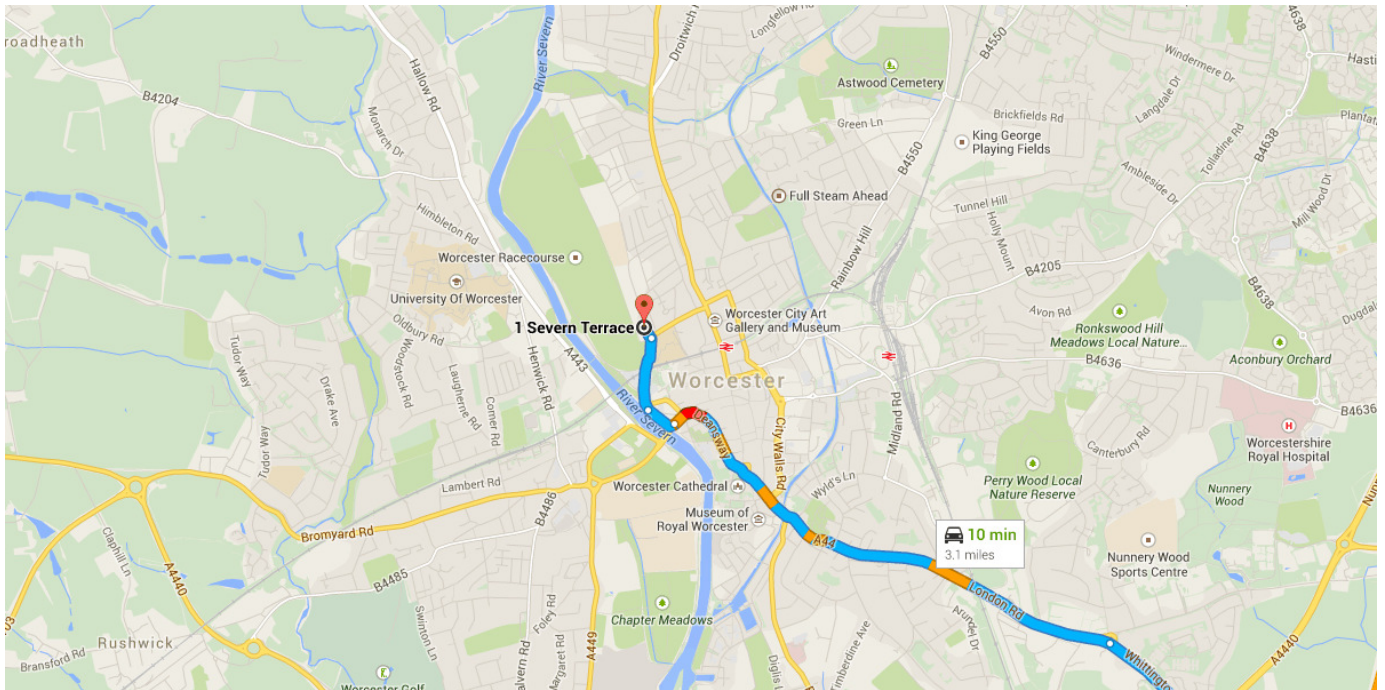

Directions from M5 to 1 Severn Terrace

M5

Worcester WR5, UK

Follow Whittington Rd and A44 to Severn Terrace

3.1 mi / 8 min

1. Head northwest
13 ft
2. Exit the roundabout onto Whittington Rd
0.3 mi
3. At the roundabout, take the 1st exit onto Whittington Rd/A4440
0.4 mi
4. At the roundabout, take the 1st exit onto Whittington Rd/A44
0.4 mi
5. At the roundabout, take the 2nd exit onto London Rd/A44
Continue to follow A44
1.7 mi
6. Slight right onto N Parade/A44
Continue to follow A44
0.1 mi
7. Keep left to continue on Croft Rd/A449
Go through 1 roundabout
0.2 mi

Turn **left** onto **Severn Terrace**

Destination will be on the left

220 ft / 9 s

1 Severn Terrace

Worcester WR1 3EH, UK

These directions are for planning purposes only. You may find that construction projects, traffic, weather, or other events may cause conditions to differ from the map results, and you should plan your route accordingly. You must obey all signs or notices regarding your route.

Map data ©2015 Google